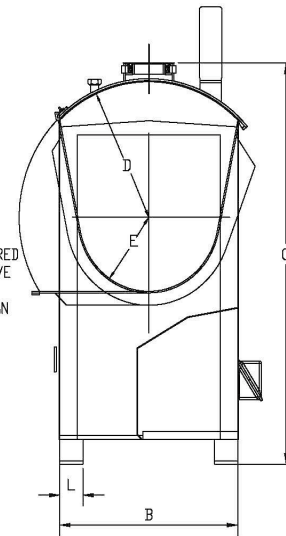

Single Sigma Mixer - Heavy Duty Spec Sheet (Metric)

NOTE: DIMENSION "J" IS REQUIRED BEHIND MIXER TO EASILY REMOVE MOTOR AND REDUCER. ON MOST MODELS MOTOR AND REDUCER CAN BE REMOVED THROUGH END OF MIXER ALSO.

DIMENSIONS (Millimeters)

Model	A	B	C	D	E	F	G	H	I	J	K	L
SD5	1,168	1,016	432	508	1,016	2,457	838	1,308	2,616	711	1,626	457
SD6	1,168	1,143	432	508	1,016	2,457	838	1,372	2,743	711	1,753	457
SD7	1,168	1,270	432	508	1,016	2,457	838	1,435	2,870	711	1,880	508
SD8	1,270	1,422	432	559	1,118	2,686	889	1,511	3,023	813	2,032	508
SD9	1,270	1,422	432	559	1,118	2,762	965	1,511	3,023	813	2,032	559
SD10	1,372	1,702	432	572	1,143	2,762	965	1,651	3,302	813	2,311	559
SD11	1,372	1,702	432	572	1,143	2,762	965	1,651	3,302	813	2,311	584
SD12	1,372	1,702	483	572	1,143	2,762	965	1,702	3,404	813	2,311	610

Dimensions are for reference only. Due to the continuous effort of Peerless Engineering to improve performance, dimensional data and specifications are subject to change without notice.

Single Sigma Mixer - Heavy Duty Spec Sheet (Metric)

Tilt Angle	120°			110°			100°			90°		
Dimension	A	R	E	B	R	F	C	R	G	D	R	H
SD5	749	330	616	838	178	794	946	51	946	1,067	51	1,067
SD6	749	330	616	838	178	794	946	51	946	1,067	51	1,067
SD7	724	381	565	800	229	743	902	102	889	1,016	51	1,016
SD8	876	381	711	959	229	902	1067	76	1,067	1,194	51	1,194
SD9	800	356	648	889	178	851	1003	51	1,003	1,143	51	1,143
SD10	800	381	635	889	203	838	1003	51	1,003	1,143	51	1,143
SD11	787	432	597	876	254	806	972	102	978	1,118	76	1,118
SD12	775	432	559	857	229	781	965	127	953	1,092	51	1,092