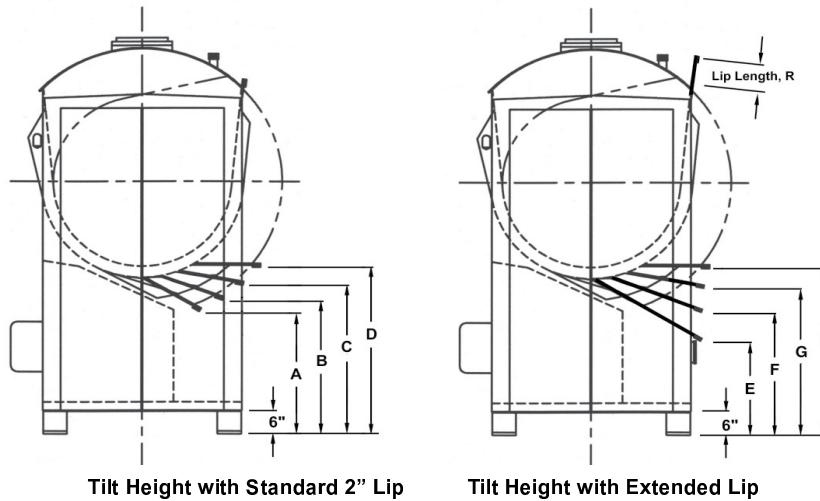

Single Sigma Mixer - Heavy Duty Spec Sheet (Metric)

NOTE: DIMENSION "J" IS REQUIRED BEHIND MIXER TO EASILY REMOVE MOTOR AND REDUCER. ON MOST MODELS MOTOR AND REDUCER CAN BE REMOVED THROUGH END OF MIXER ALSO.

DIMENSIONS (Millimeters)

Model	A	B	C	D	E	F	G	H	I	J	K	L
SD5	1,168	1,016	432	508	1,016	2,457	838	1,308	2,616	711	1,626	457
SD6	1,168	1,143	432	508	1,016	2,457	838	1,372	2,743	711	1,753	457
SD7	1,168	1,270	432	508	1,016	2,457	838	1,435	2,870	711	1,880	508
SD8	1,270	1,422	432	559	1,118	2,686	889	1,511	3,023	813	2,032	508
SD9	1,270	1,422	432	559	1,118	2,762	965	1,511	3,023	813	2,032	559
SD10	1,372	1,702	432	572	1,143	2,762	965	1,651	3,302	813	2,311	559
SD11	1,372	1,702	432	572	1,143	2,762	965	1,651	3,302	813	2,311	584
SD12	1,372	1,702	483	572	1,143	2,762	965	1,702	3,404	813	2,311	610

Dimensions are for reference only. Due to the continuous effort of Peerless Engineering to improve performance, dimensional data and specifications are subject to change without notice.

Single Sigma Mixer - Heavy Duty Spec Sheet (Metric)

Tilt Angle	120°			110°			100°			90°		
Dimension	A	R	E	B	R	F	C	R	G	D	R	H
SD5	749	330	616	838	178	794	946	51	946	1,067	51	1,067
SD6	749	330	616	838	178	794	946	51	946	1,067	51	1,067
SD7	724	381	565	800	229	743	902	102	889	1,016	51	1,016
SD8	876	381	711	959	229	902	1067	76	1,067	1,194	51	1,194
SD9	800	356	648	889	178	851	1003	51	1,003	1,143	51	1,143
SD10	800	381	635	889	203	838	1003	51	1,003	1,143	51	1,143
SD11	787	432	597	876	254	806	972	102	978	1,118	76	1,118
SD12	775	432	559	857	229	781	965	127	953	1,092	51	1,092