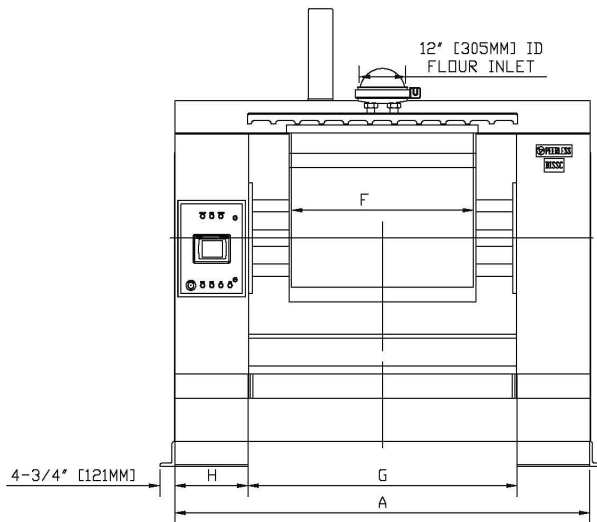

Single Sigma Mixer - Heavy Duty Spec Sheet (Metric)

NOTE: DIMENSION "J" IS REQUIRED BEHIND MIXER TO EASILY REMOVE MOTOR AND REDUCER. ON MOST MODELS MOTOR AND REDUCER CAN BE REMOVED THROUGH END OF MIXER ALSO.

DIMENSIONS (Millimeters)

Model	A	B	C	D	E	F	G	H	I	J	K	L
SD5	1,168	1,016	432	508	1,016	2,457	838	1,308	2,616	711	1,626	457
SD6	1,168	1,143	432	508	1,016	2,457	838	1,372	2,743	711	1,753	457
SD7	1,168	1,270	432	508	1,016	2,457	838	1,435	2,870	711	1,880	508
SD8	1,270	1,422	432	559	1,118	2,686	889	1,511	3,023	813	2,032	508
SD9	1,270	1,422	432	559	1,118	2,762	965	1,511	3,023	813	2,032	559
SD10	1,372	1,702	432	572	1,143	2,762	965	1,651	3,302	813	2,311	559
SD11	1,372	1,702	432	572	1,143	2,762	965	1,651	3,302	813	2,311	584
SD12	1,372	1,702	483	572	1,143	2,762	965	1,702	3,404	813	2,311	610

Dimensions are for reference only. Due to the continuous effort of Peerless Engineering to improve performance, dimensional data and specifications are subject to change without notice.

Single Sigma Mixer - Heavy Duty Spec Sheet (Metric)

Tilt Angle	120°			110°			100°			90°		
Dimension	A	R	E	B	R	F	C	R	G	D	R	H
SD5	749	330	616	838	178	794	946	51	946	1,067	51	1,067
SD6	749	330	616	838	178	794	946	51	946	1,067	51	1,067
SD7	724	381	565	800	229	743	902	102	889	1,016	51	1,016
SD8	876	381	711	959	229	902	1067	76	1,067	1,194	51	1,194
SD9	800	356	648	889	178	851	1003	51	1,003	1,143	51	1,143
SD10	800	381	635	889	203	838	1003	51	1,003	1,143	51	1,143
SD11	787	432	597	876	254	806	972	102	978	1,118	76	1,118
SD12	775	432	559	857	229	781	965	127	953	1,092	51	1,092