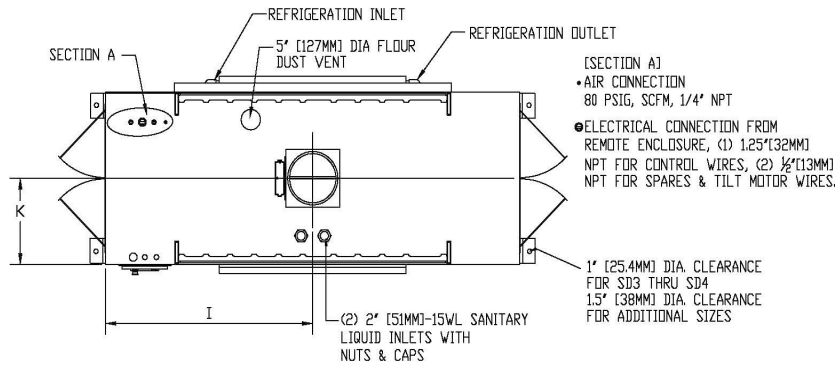

Single Sigma Mixer - Heavy Duty Spec Sheet (Metric)

NOTE: DIMENSION "J" IS REQUIRED BEHIND MIXER TO EASILY REMOVE MOTOR AND REDUCER. ON MOST MODELS MOTOR AND REDUCER CAN BE REMOVED THROUGH END OF MIXER ALSO.

DIMENSIONS (Millimeters)

Model	A	B	C	D	E	F	G	H	I	J	K	L
SD5	1,168	1,016	432	508	1,016	2,457	838	1,308	2,616	711	1,626	457
SD6	1,168	1,143	432	508	1,016	2,457	838	1,372	2,743	711	1,753	457
SD7	1,168	1,270	432	508	1,016	2,457	838	1,435	2,870	711	1,880	508
SD8	1,270	1,422	432	559	1,118	2,686	889	1,511	3,023	813	2,032	508
SD9	1,270	1,422	432	559	1,118	2,762	965	1,511	3,023	813	2,032	559
SD10	1,372	1,702	432	572	1,143	2,762	965	1,651	3,302	813	2,311	559
SD11	1,372	1,702	432	572	1,143	2,762	965	1,651	3,302	813	2,311	584
SD12	1,372	1,702	483	572	1,143	2,762	965	1,702	3,404	813	2,311	610

Dimensions are for reference only. Due to the continuous effort of Peerless Engineering to improve performance, dimensional data and specifications are subject to change without notice.

Single Sigma Mixer - Heavy Duty Spec Sheet (Metric)

Model	Mixing Capacity (Kilos)	Total Bowl Volume (Liters)	Working Capacity (Liters.)	Drive Motor KW	Total Load (KVA)	Tilt Motor KW	Net Weights (Kilos)	Approx. Shipping Weight (Kilos)
SD5	590	946	782	30	45	4	5,215	5,442
SD6	725	1,070	878	30	55	4	5,442	5,669
SD7	950	1,314	1,178	37	65	4	6,485	6,803
SD8	1,090	1,555	1,348	45	80	4	7,619	8,617
SD9	1,270	1,886	1,583	56	105	4	8,299	9,751
SD10	1,540	2,223	1,943	75	130	4	9,617	9,433
SD11	1,685	2,322	2,101	93	155	4	9,751	10,249
SD12	1,815	2,424	2,263	128	180	4	10,975	11,338