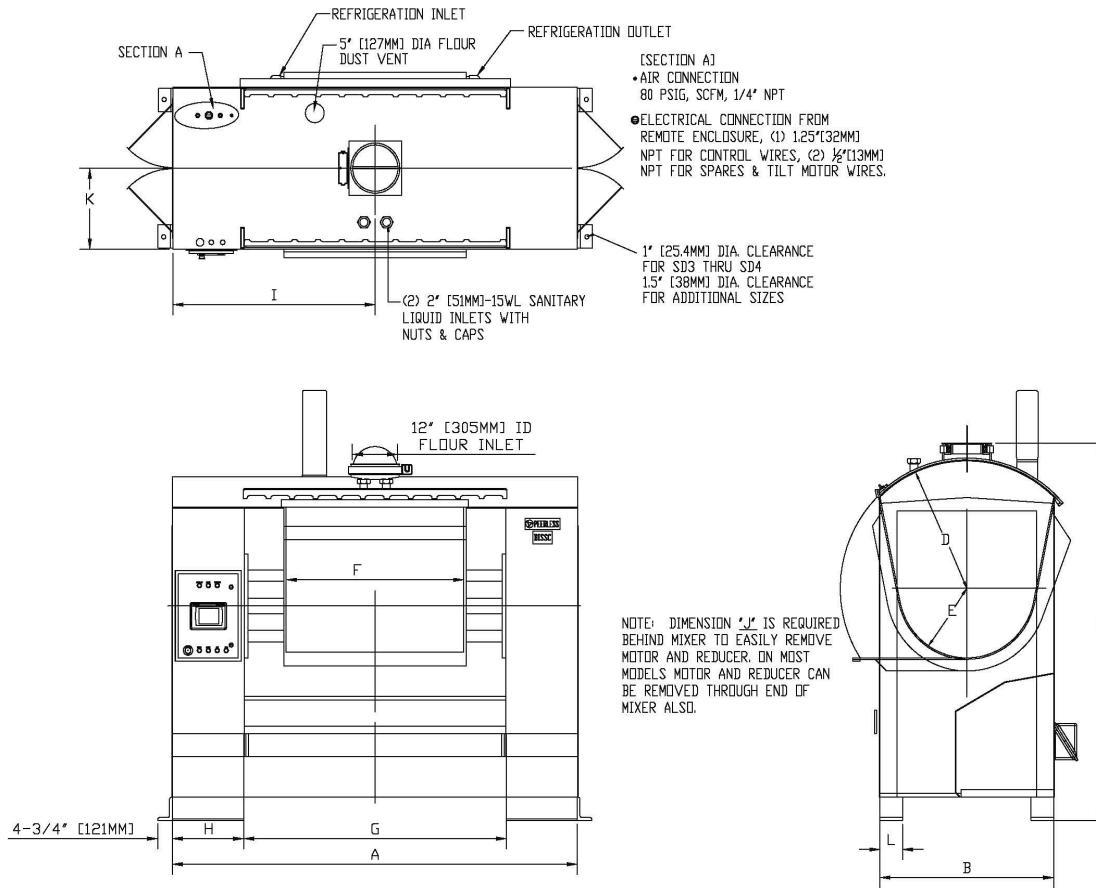

# Single Sigma Mixer - Spec Sheet (Metric)

## DIMENSIONS (Millimeters)

Model	A	B	C	D	E	F	G	H	I	J	K	L
SD5	2,591	1,168	2,464	838	457	1,016	1,626	483	1,295	711	584	229
SD6	2,718	1,168	2,464	838	457	1,143	1,753	483	1,359	711	584	229
SD7	2,845	1,270	2,692	838	508	1,270	1,880	483	1,422	711	635	229
SD8	2,997	1,270	2,692	889	508	1,422	1,270	483	1,499	813	635	229
SD9	2,997	1,270	2,692	965	559	1,422	2,032	483	1,499	813	635	229
SD10	3,277	1,372	2,946	965	559	1,702	2,311	483	1,638	813	686	229
SD11	3,378	1,372	2,946	965	584	1,702	2,311	533	1,689	813	686	305
SD12	3,378	1,422	2,946	991	610	1,702	2,311	533	1,689	813	711	305

Dimensions are for reference only. Due to the continuous effort of Peerless Engineering to improve performance, dimensional data and specifications are subject to change without notice.

## Specifications

Model	Mixing Capacity (Kilos)	Total Bowl Volume (Liters)	Working Capacity (Liters.)	Drive Motor KW	Total Load (KVA)	Tilt Motor KW	Net Weights (Kilos)	Approx. Shipping Weight (Kilos)
SD5	590	946	782	30	45	4	5,215	5,442
SD6	725	1,070	878	30	45	4	5,442	5,669
SD7	950	1,314	1,178	37	55	4	6,485	6,803
SD8	1,090	1,555	1,348	45	65	4	7,619	8,617
SD9	1,270	1,886	1,583	56	80	4	8,299	9,751
SD10	1,540	2,223	1,943	75	105	4	8,617	9,433
SD11	1,685	2,322	2,101	93	130	4	9,751	10,249
SD12	1,815	2,424	2,263	128	155	4	10,975	11,338